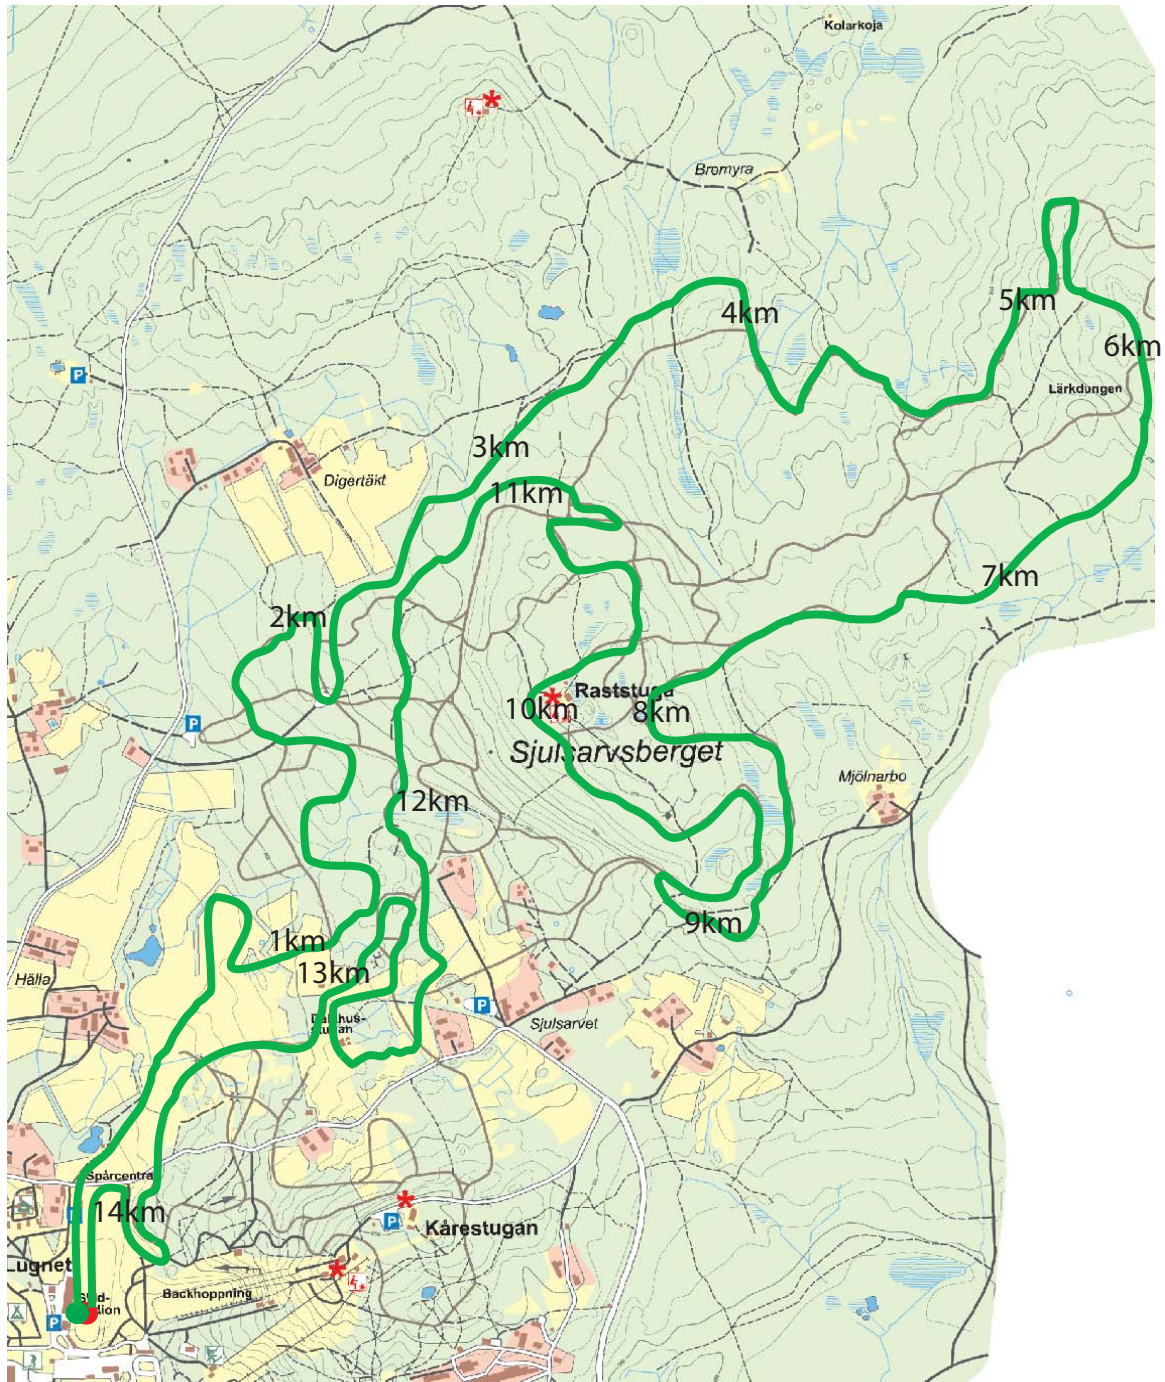

COURSE MAP

15km

length: 14600m; TC:358m; MC:43m; HD:150m

FALUN
SWEDEN
MASTERS
WORLD CUP
2010
CROSS COUNTRY

visitfalun ab

FALU  KOMMUN